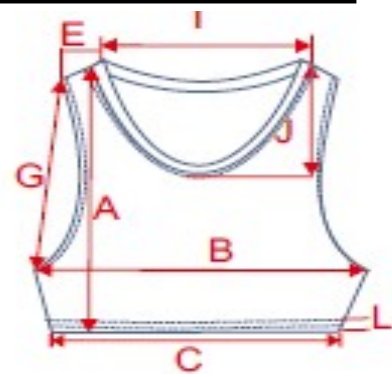

TB908_L10_Ladies Sprinkled Sport Bra

	Description		XS
A	Length from HPS	cm	29
	Length center front	cm	16.5
	Length center back	cm	
	Side Length	cm	12
B	1/2 Chest Width	cm	30.5
C	1/2 Hem Width	cm	27.5
D	1/2 Shoulder Width	cm	21.5
E	Shoulder Width incl. piping (only one side)	cm	
F	Back Width (smallest point incl. piping)	cm	7
G	1/2 Armhole Straight (seam to seam)	cm	18
H		cm	
I	Neckhole (seam to seam)	cm	17
J	Front Neckdrop (HPS to seam)	cm	14
K	Back Neckdrop (HPS to seam)	cm	4
L	Hem Height	cm	3.5
M	Neck Piping Height	cm	1
N		cm	
O		cm	
P		cm	
Q		cm	
R		cm	
S		cm	
Comment sample			
Article Description			
Fabric			230 GSM Mic
Colors			Black/White

S	M	L	XL
30	31	32	33
17	17.5	18	18.5
26			
12.5	13	13.5	14
33	35.5	38	40.5
30	32.5	35	37.5
24	26.5	29	31.5
4.5			
7.5	8	8.5	9
19	20	21	22
18	19	20	21
14.5	15	15.5	16
4	4	4	4
3.5	3.5	3.5	3.5
1	1	1	1

rofiber 94% Polyester 6% Elasthane