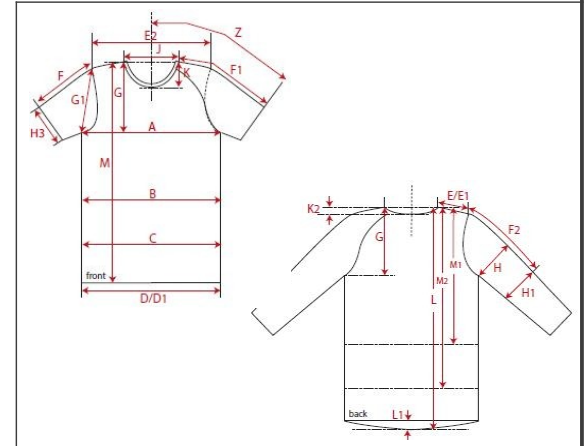

Fertigmaße in cm für Größe measurements in cm for size	CODE	TOLERANCE (+/-)	XS	IS	S	IS	M	IS	L	IS	XL	IS	XXL	IS	3XL	IS	4XL	IS	5XL	IS	6XL	IS	
front length from HSP (center 5 cm longer than sides)	M	1			81.50		83.50		85.50		87.50		89.50										
1/2 chest width (30 cm from HSP)	A	1			53.50		56.00		58.50		61.00		64.50										
1/2 hem width	D	1			52.50		55.00		57.50		60.00		62.50										
sleeve length from HSP (raglan)	F1	1			29.50		32.00		34.50		37.00		39.50										