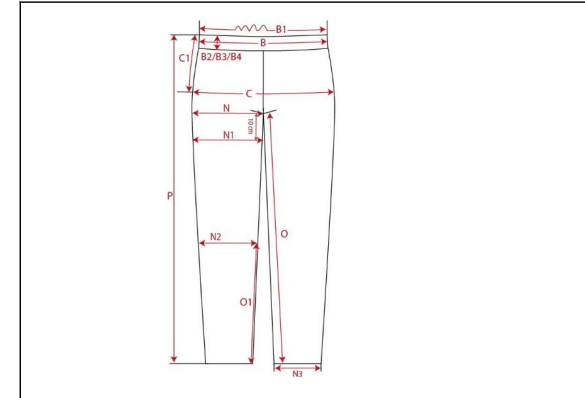

Fertigmaße in cm für Größe measurements in cm for size	CODE	TOLERANCE (+/-)	XS	IS	30	IS	32	IS	34	IS	36	IS	38	IS	3XL	IS	4XL	IS	5XL	IS	6XL	IS	
1/2 waistband width	B	1			38.50		41.00		43.50		46.00		48.50										
1/2 hip widh	C	1			47.50		50.00		52.50		55.00		57.50										
side length (incl. waistband)	P	1			104.00		106.00		108.00		110.00		112.00										