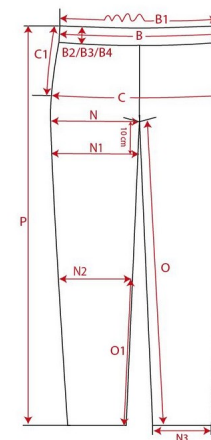

Fertigmaße in cm für Größe measurements in cm for size	CODE	TOLERANCE (+/-)	XS	IS	30	IS	32	IS	34	IS	36	IS	38	IS	3XL	IS	4XL	IS	5XL	IS	6XL	IS	
1/2 waistband width	B	1			38.50		41.00		43.50		46.00		48.50										
1/2 hip width	C	1			47.50		50.00		52.50		55.00		57.50										
side length (incl. waistband)	P	1			104.00		106.00		108.00		110.00		112.00										