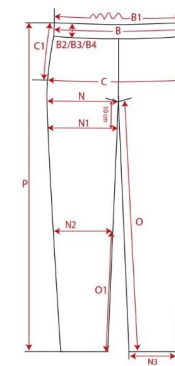

17-05-2016

SIGNATURE

AM

Fertigmaße in cm für Größe measurements in cm for size	CODE	TOLERANCE (+/-)	XS	IS	30	IS	32	IS	34	IS	36	IS	38	IS	3XL	IS	4XL	IS	5XL	IS	6XL	IS	
1/2 waistband width	B	1			40.50		43.00		45.50		48.00		50.50										
1/2 hip widh	C	1			50.50		53.00		55.50		58.00		60.50										
side length (incl. waistband)	P	1			101.00		103.00		105.00		107.00		109.00										