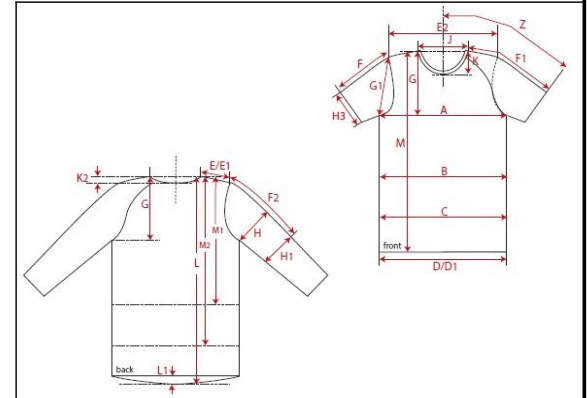

Fertigmaße in cm für Größe measurements in cm for size	CODE	TOLERANCE (+/-)	XS	IS	S	IS	M	IS	L	IS	XL	IS	XXL	IS	3XL	IS	4XL	IS	5XL	IS	6XL	IS	
front length from HSP	<b>M</b>	1			68.00		70.00		72.00	-0.50	74.00		76.00										
1/2 chest width	<b>A</b>	1			49.00		52.00		55.00	-0.50	58.00		61.00										
sleeve length from HSP (raglan)	<b>F1</b>	1			75.00		77.50		80.00	0.00	82.50		85.00										