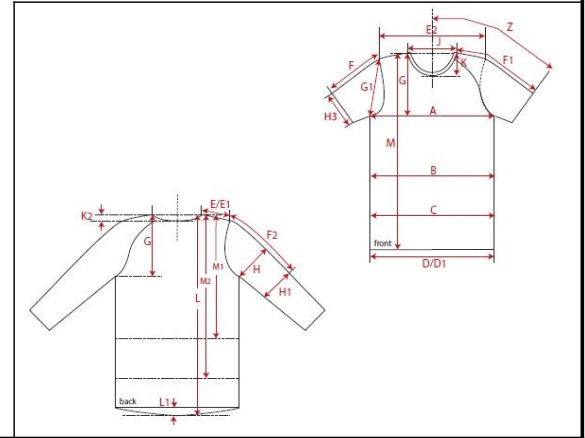

Fertigmaße in cm für Größe measurements in cm for size	CODE	TOLERANCE (+/-)	XS	IS	S	IS	M	IS	L	IS	XL	IS	XXL	IS	3XL	IS	4XL	IS	5XL	IS	6XL	IS	
front length from HSP	<b>M</b>	1			72.00		74.00		76.00		78.00		80.00										
1/2 chest width	<b>A</b>	1			48.50		51.50		54.50		57.50		60.50										
shoulder to shoulder	<b>E2</b>	1			39.00		42.00		45.00		48.00		51.00										
sleeve length from HSP (set in)	<b>F1</b>	1			65.50		68.00		70.50		73.00		75.50										