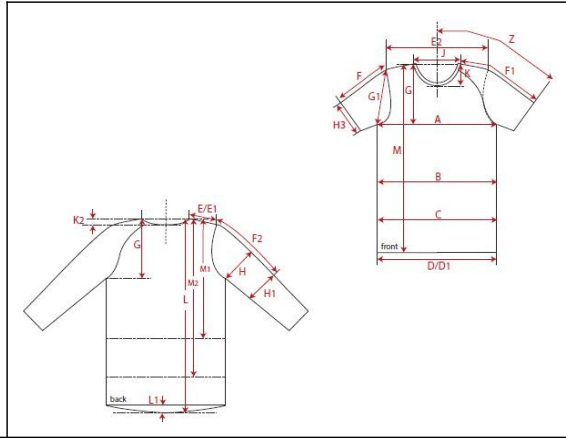

Fertigmaße in cm für Größe measurements in cm for size	CODE	TOLERANCE (+/-)	XS	IS	S	IS	M	IS	L	IS	XL	IS	XXL	IS	3XL	IS	4XL	IS	5XL	IS	6XL	IS	
front length from HSP	M	1			75.00		77.00		79.00		81.00		83.00										
1/2 chest width	A	1			50.00		53.00		56.00		59.00		62.00										
shoulder to shoulder	E2	1			44.00		47.00		50.00		53.00		56.00										
sleeve length from shoulder (set in)	F	1			62.00		63.00		64.00		65.00		66.00										