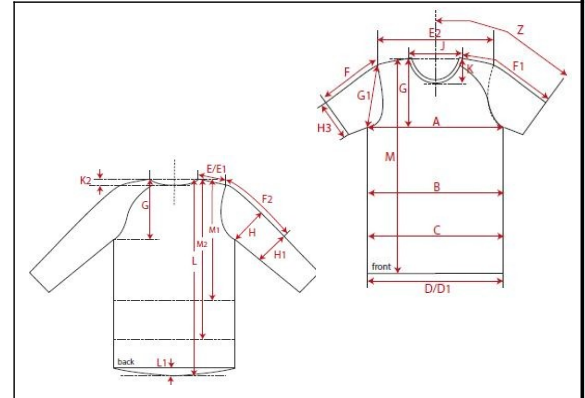

Fertigmaße in cm für Größe measurements in cm for size	CODE	TOLERANCE (+/-)	XS	IS	S	IS	M	IS	L	IS	XL	IS	XXL	IS	3XL	IS	4XL	IS	5XL	IS	6XL	IS	
front length from HSP	M	1			78.00		80.00		82.00		84.00		86.00										
1/2 chest width	A	1			49.00		52.00		55.00		58.00		61.00										
sleeve length from HSP (raglan)	F1	1			75.50		78.00		80.50		83.00		85.50										