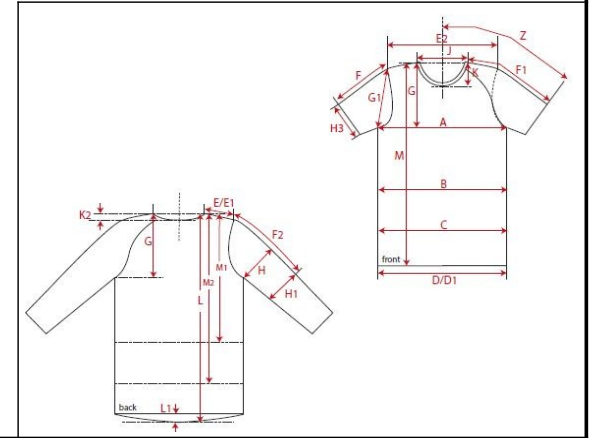

Fertigmaße in cm für Größe measurements in cm for size	CODE	TOLERANCE (+/-)	XS	IS	S	IS	M	IS	L	IS	XL	IS	XXL	IS	3XL	IS	4XL	IS	5XL	IS	6XL	IS	
front length from HSP	M	1			71.00		73.00		75.00		77.00		79.00										
1/2 chest width	A	1			53.00		56.00		59.00		62.00		65.00										
shoulder to shoulder	E2	1			47.00		50.00		53.00		56.00		59.00										
sleeve length from shoulder (set in)	F	1			67.00		68.00		69.00		70.00		71.00										