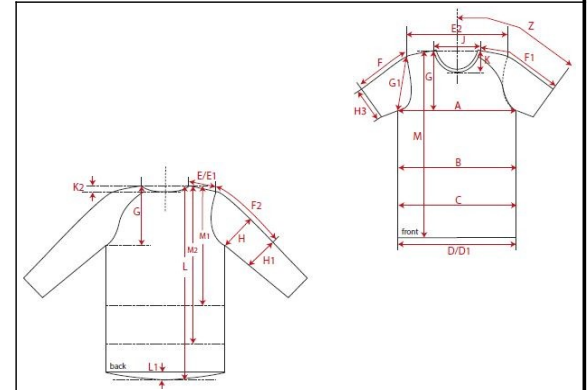

Fertigmaße in cm für Größe measurements in cm for size	CODE	TOLERANCE (+/-)	XS	IS	S	IS	M	IS	L	IS	XL	IS	XXL	IS	3XL	IS	4XL	IS	5XL	IS	6XL	IS	
front length from HSP	M	1			81.00		83.00		85.00		87.00		89.00										
1/2 chest width	A	1			54.00		57.00		60.00		63.00		66.00										
sleeve length from HSP (raglan)	F1	1			75.00		77.50		80.00		82.50		85.00										