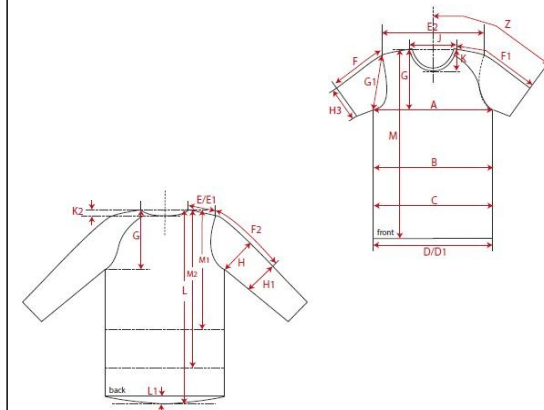

Fertigmaße in cm für Größe measurements in cm for size	CODE	TOLERANCE (+/-)	XS	IS	S	IS	M	IS	L	IS	XL	IS	XXL	IS	3XL	IS	4XL	IS	5XL	IS	6XL	IS	
front length from HSP	M	1			66.00		68.00		70.00		72.00		74.00										
1/2 chest width	A	1			50.00		53.00		56.00		59.00		62.00										
shoulder to shoulder	E2	1			43.00		46.00		49.00		52.00		55.00										
sleeve length from HSP (set in)	F1	1			67.00		68.00		69.00		70.00		71.00										