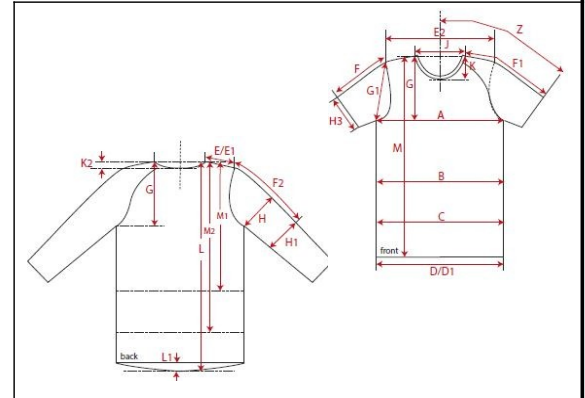

Fertigmaße in cm für Größe measurements in cm for size	CODE	TOLERANCE (+/-)	XS	IS	S	IS	M	IS	L	IS	XL	IS	XXL	IS	3XL	IS	4XL	IS	5XL	IS	6XL	IS	
front length from HSP	<b>M</b>	1			71.00		73.00		75.00		77.00		79.00										
1/2 chest width	<b>A</b>	1			52.00		55.00		58.00		61.00		64.00										
sleeve length from HSP (raglan)	<b>F1</b>	1			75.50		78.00		80.50		83.00		85.50										