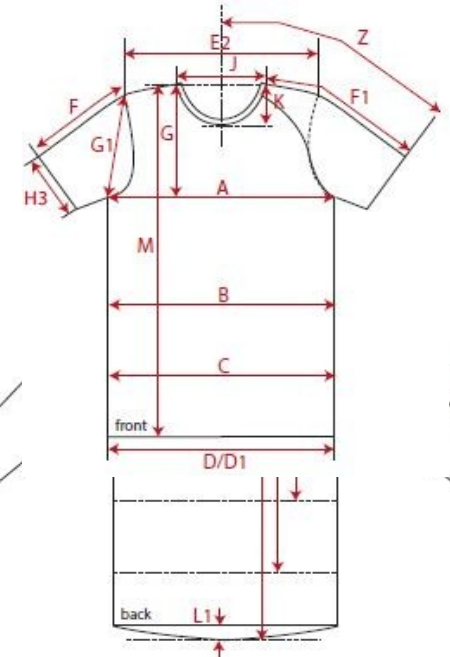

Fertigmaße in cm für Größe measurements in cm for size	CODE	TOLERANCE (+/-)	XS	IS	S	IS	M	IS	L	IS	XL	IS	XXL	IS	3XL	IS	4XL	IS	5XL	IS	6XL	IS	
front length from HSP	M	1			78.00		80.00		82.00		84.00		86.00										
1/2 chest width	A	1			53.00		56.00		59.00		62.00		65.00										
shoulder to shoulder	E2	1			53.00		56.00		59.00		62.00		65.00										
sleeve length from shoulder short sleeve	F	1			22.00		23.00		24.00		25.00		26.00										
sleeve length from shoulder longsleeve	F	1			67.00		68.00		69.00		70.00		71.00										