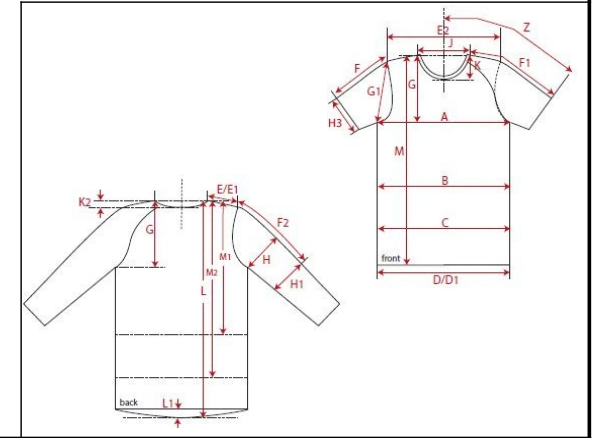

Fertigmaße in cm für Größe measurements in cm for size	CODE	TOLERANCE (+/-)	XS	IS	S	IS	M	IS	L	IS	XL	IS	XXL	IS	3XL	IS	4XL	IS	5XL	IS	6XL	IS	
front length from HSP	<b>M</b>	1			78.00		80.00		82.00		84.00		86.00										
1/2 chest width	<b>A</b>	1			50.50		53.00		55.50		58.00		61.50										
shoulder to shoulder	<b>E2</b>	1			41.50		44.00		46.50		49.00		51.50										
sleeve length from shoulder (set in)	<b>F</b>	1			20.50		21.50		22.50		23.50		24.50										