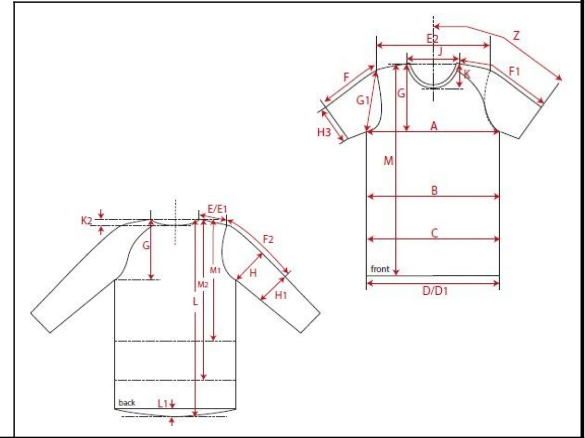

Fertigmaße in cm für Größe measurements in cm for size	CODE	TOLERANCE (+/-)	XS	IS	S	IS	M	IS	L	IS	XL	IS	XXL	IS	3XL	IS	4XL	IS	5XL	IS	6XL	IS	
front length from HSP	<b>M</b>	1			70.00		72.00		74.00		76.00		78.00										
1/2 chest width	<b>A</b>	1			47.50		50.00		52.50		55.00		58.50										
shoulder to shoulder	<b>E2</b>	1			41.50		44.00		46.50		49.00		51.50										
sleeve length from shoulder (set in)	<b>F</b>	1			19.00		20.00		21.00		22.00		23.00										