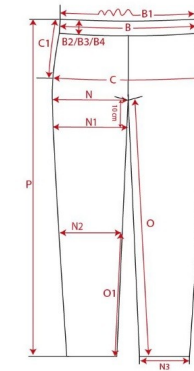

Fertigmaße in cm für Größe measurements in cm for size	CODE	TOLERANCE (+/-)	26	IS	27	IS	28	IS	29	IS	30	IS	XXL	IS	3XL	IS	4XL	IS	5XL	IS	6XL	IS	
1/2 waistband width	B	1	32.50		35.00		37.50		40.00		42.50												
1/2 hip widh	C	1	39.50		42.00		44.50		47.00		49.50												
side length (incl. waistband)	P	1	95.50		97.50		99.50		101.50		103.50												