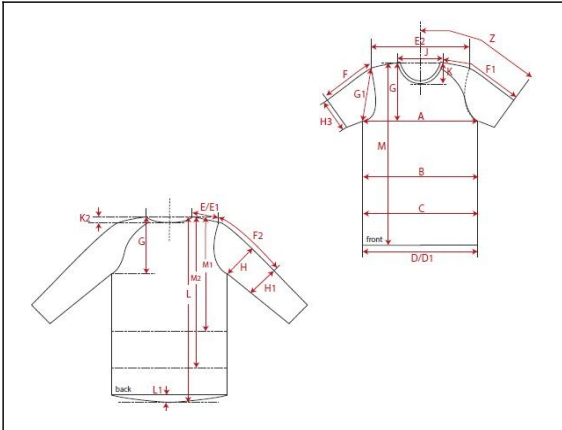

Fertigmaße in cm für Größe measurements in cm for size	CODE	TOLERANCE (+/-)	XS	IS	S	IS	M	IS	L	IS	XL	IS	XXL	IS	3XL	IS	4XL	IS	5XL	IS	6XL	IS	
front length from HSP	M	1	93.00		95.00		97.00		99.00		101.00												
1/2 chest width	A	1	44.50		47.00		49.50		52.00		54.50												
shoulder to shoulder	E2	1	35.50		38.00		40.50		43.00		45.50												
sleeve length from shoulder (set in)	F	1	59.00		60.00		61.00		62.00		63.00												