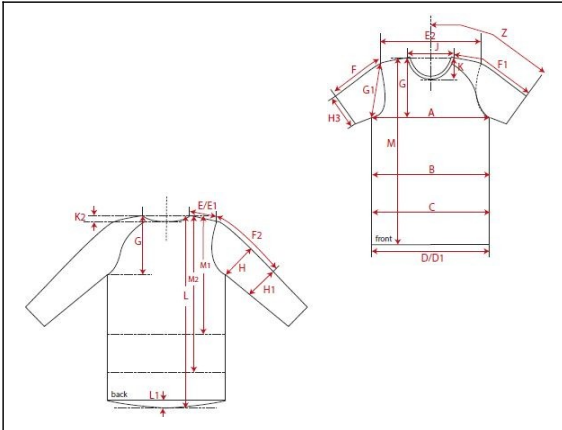

Fertigmaße in cm für Größe measurements in cm for size	CODE	TOLERANCE (+/-)	XS	IS	S	IS	M	IS	L	IS	XL	IS	XXL	IS	3XL	IS	4XL	IS	5XL	IS	6XL	IS	
back length from HSP	M2	1	65.00		67.00		69.00		71.00		73.00												
1/2 chest width	A	1	41.50		44.00		46.50		49.00		51.50												
shoulder to shoulder	E2	1	37.50		40.00		42.50		45.00		47.50												
sleeve length from shoulder (set in)	F	1	60.00		61.00		62.00		63.00		64.00												