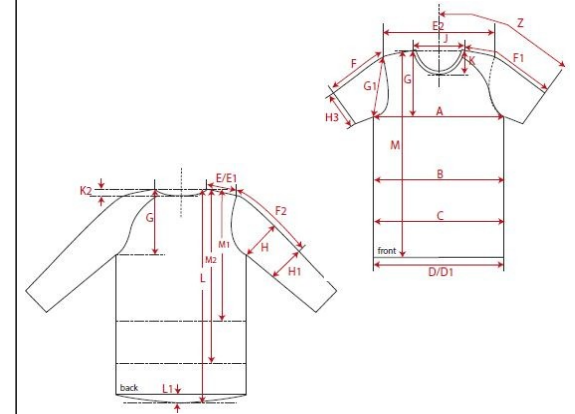

Fertigmaße in cm für Größe measurements in cm for size	CODE	TOLERANCE (+/-)	XS	IS	S	IS	M	IS	L	IS	XL	IS	XXL	IS	3XL	IS	4XL	IS	5XL	IS	6XL	IS	
front length from HSP	M	1	69.00		71.00		73.00		75.00		77.00												
1/2 chest width	A	1	44.50		47.00		49.50		52.00		54.50												
shoulder to shoulder	E2	1	37.50		40.00		42.50		45.00		47.50												
sleeve length from shoulder (set in)	F	1	62.00		63.00		64.00		65.00		66.00												