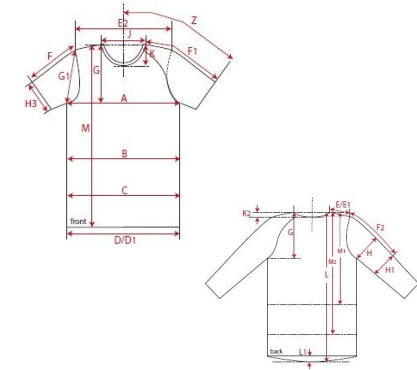

Fertigmaße in cm für Größe measurements in cm for size	CODE	TOLERANCE (+/-)	XS	IS	S	IS	M	IS	L	IS	XL	IS	XXL	IS	3XL	IS	4XL	IS	5XL	IS	6XL	IS	
front length from HSP	M	1			72.00		74.00		76.00		78.00		80.00										
1/2 chest width	A	1			54.50		57.50		60.50		63.50		66.50										
shoulder to shoulder	E2	1			44.00		47.00		50.00		53.00		56.00										
sleeve length from shoulder (set in)	F	1			68.00		69.00		70.00		71.00		72.00										